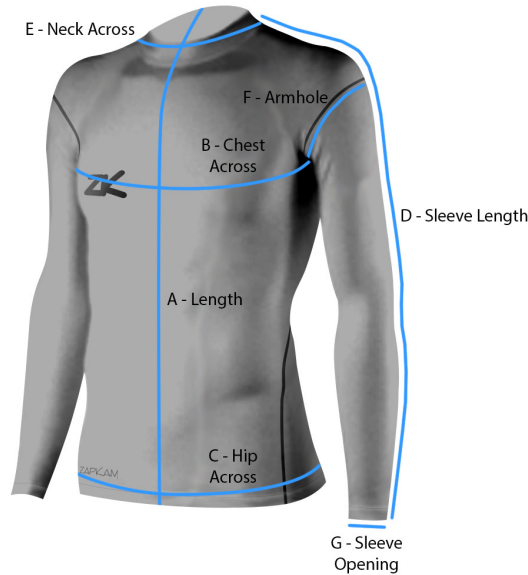

TIGHT FIT UNDERSHIRT SIZE GUIDE

S.19.020.V1 - Created 22nd January 2019

Warning: The measurements shown refer to a garment not to a person

Size	A: Length (from back centre)	B: Chest Across	C: Hip Across	D: Sleeve Length (with cuff, from neck point)	E: Neck Across (from seam to seam)	F: Armhole (Straight)	G: Long Sleeve Opening
Slim-Fit 2X Small Youth	42.0cm	23.0cm	23.0cm	48.0cm	14.0cm	12.0cm	7.0cm
Slim-Fit Extra Small Youth	45.0cm	25.0cm	25.0cm	50.0cm	14.0cm	13.0cm	7.0cm
Slim-Fit Small Youth	48.0cm	28.0cm	28.0cm	53.0cm	15.0cm	14.0cm	8.0cm
Slim-Fit Medium Youth	51.0cm	30.0cm	30.0cm	57.0cm	16.0cm	15.0cm	8.0cm
Slim-Fit Large Youth	56.0cm	32.0cm	32.0cm	60.0cm	16.0cm	16.0cm	8.0cm
Slim-Fit Extra Large Youth	57.0cm	35.0cm	35.0cm	62.0cm	18.0cm	17.0cm	9.0cm
Slim-Fit Small Adult	59.0cm	37.0cm	37.0cm	66.0cm	18.0cm	18.0cm	9.0cm
Slim-Fit Medium Adult	61.0cm	39.0cm	39.0cm	68.0cm	19.0cm	19.0cm	10.0cm
Slim-Fit Large Adult	63.0cm	41.0cm	41.0cm	70.0cm	19.0cm	20.0cm	10.5cm
Slim-Fit Extra Large Adult	65.0cm	43.0cm	43.0cm	72.0cm	20.0cm	21.0cm	11.0cm
Slim-Fit 2X Large Adult	67.0cm	45.0cm	45.0cm	74.0cm	20.0cm	22.0cm	11.5cm
Slim-Fit 3X Large Adult	69.0cm	47.0cm	47.0cm	76.0cm	21.0cm	23.0cm	12.0cm