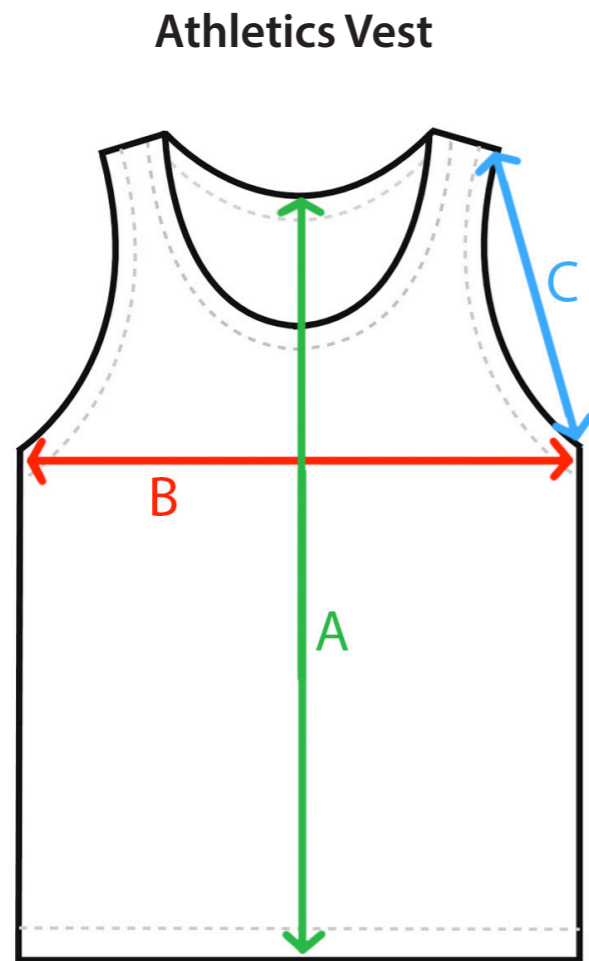

ATHLETICS VEST SIZE GUIDE

Warning: The measurements shown refer to a garment not to a person

Size	Chest Around	A: Length	B: Chest Across	C: Arm Hole
Slim-Fit Small Youth	28 inches	60.0cm	35.6cm	19.0cm
Slim-Fit Medium Youth	30 inches	62.0cm	38.1cm	20.0cm
Slim-Fit Large Youth	32 inches	64.0cm	40.7cm	21.0cm
Slim-Fit Extra Large Youth	34 inches	66.0cm	43.2cm	22.0cm
Slim-Fit Small Adult	36 inches	68.0cm	45.7cm	22.0cm
Slim-Fit Medium Adult	38 inches	70.0cm	48.3cm	23.0cm
Slim-Fit Large Adult	40 inches	72.0cm	50.8cm	24.0cm
Slim-Fit Extra Large Adult	42 inches	74.0cm	53.3cm	25.0cm
Slim-Fit 2X Large Adult	44 inches	76.0cm	55.9cm	26.0cm
Ladies' 8	32 inches	62.0cm	40.6cm	23.0cm
Ladies' 10	34 inches	63.0cm	43.2cm	24.0cm
Ladies' 12	36 inches	64.0cm	45.7cm	25.0cm
Ladies' 14	38 inches	65.0cm	48.3cm	26.0cm
Ladies' 16	40 inches	66.0cm	50.8cm	27.0cm
Ladies' 18	42 inches	67.0cm	53.3cm	28.0cm