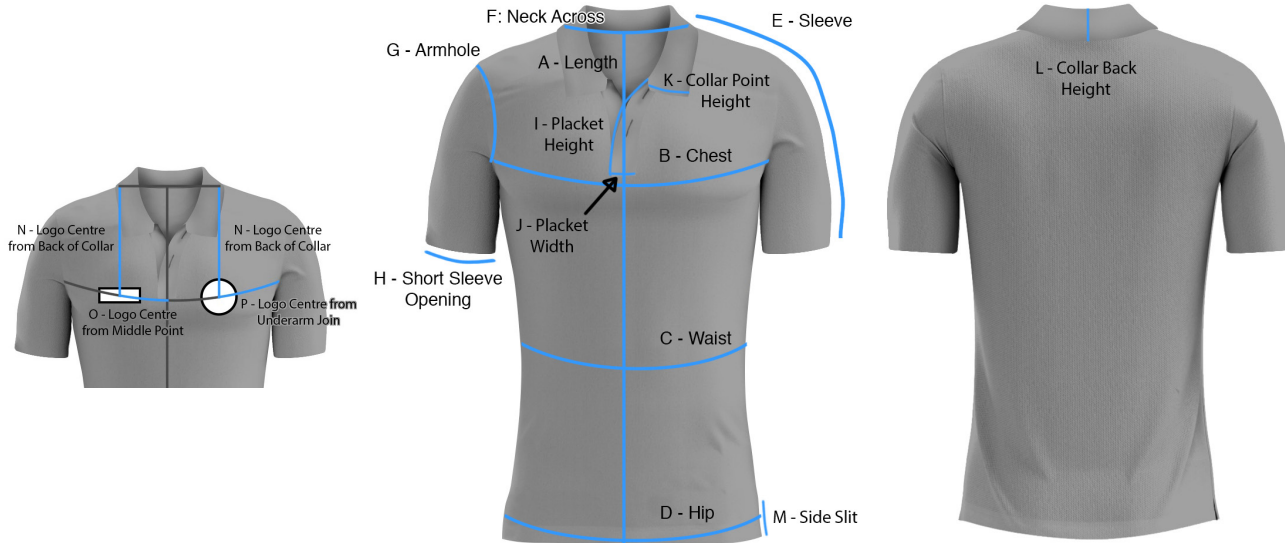

SHORT SLEEVED BOWLS OR POLO SHIRT SIZE GUIDE

S.19.004.V6 - Updated 24th November 2020

Warning: The measurements shown refer to a garment not to a person

***Placket Width:**

The measurements provided are for a traditional button up placket.

For products that require a blouse neck style, such as style 49, then the placket width must be 6.0cm.

^Logo Centre from Back of Collar:

The logo positioning should be measured from the back centre of the shirt to the centre of the logo.

Some designs require the logo positioning to be adjusted to fit within the design, e.g. for hooped shirt (Style 7) the logo must sit in the middle of the hoop.

On all shirts with collars and plackets, the standard requirement is that the middle of the logo should be in line with the bottom of the placket.