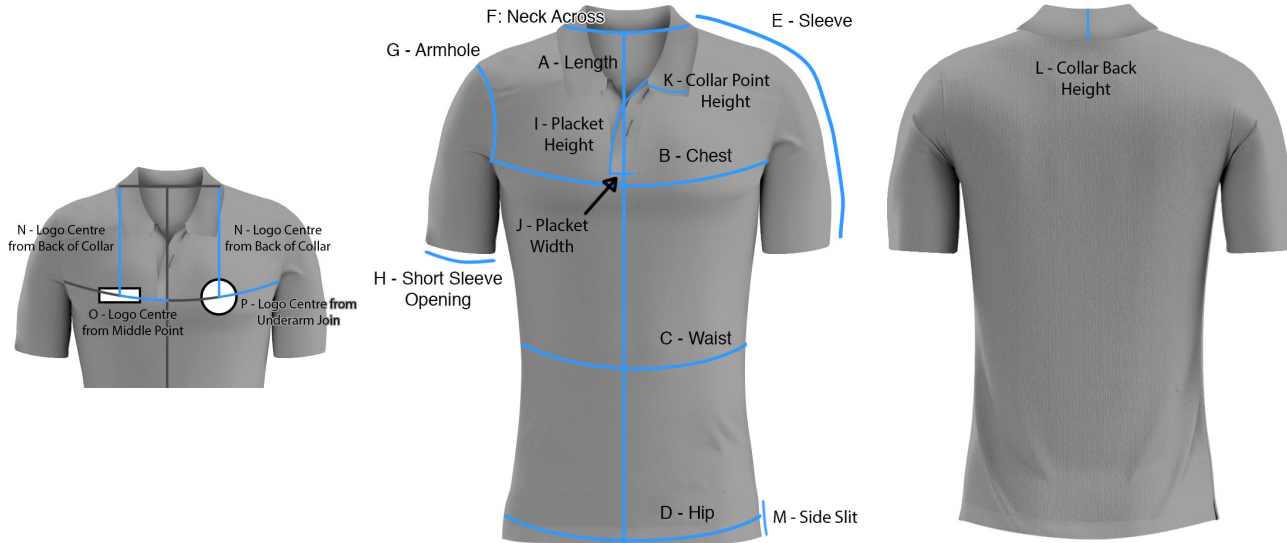

# SHORT SLEEVED BOWLS OR POLO SHIRT SIZE GUIDE

S.19.004.V5 - Created 16th April 2019

**Warning: The measurements shown refer to a garment not to a person**

**\*Placket Width:**

The measurements provided are for a traditional button up placket.

For products that require a blouse neck style, such as style 49, then the placket width must be 6.0cm.

**^Logo Centre from Back of Collar:**

The logo positioning should be measured from the back centre of the shirt to the centre of the logo.

Some designs require the logo positioning to be adjusted to fit within the design, e.g. for hooped shirt (Style 7) the logo must sit in the middle of the hoop.

On all shirts with collars and plackets, the standard requirement is that the middle of the logo should be in line with the bottom of the placket.