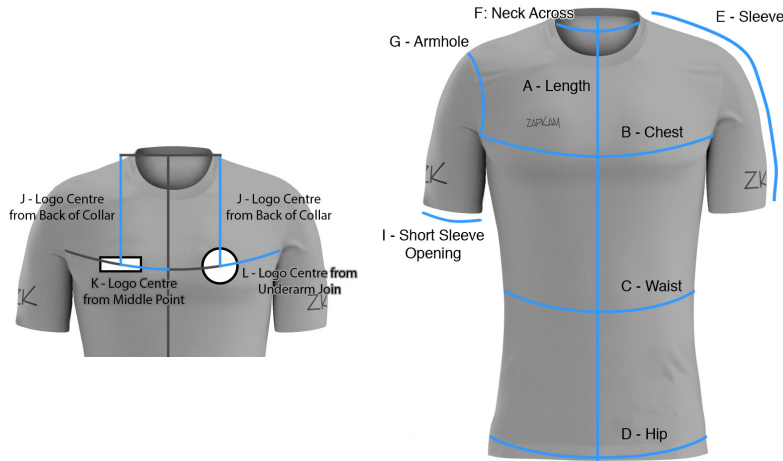

SHORT SLEEVED SHIRT SIZE GUIDE

S.19.002.V3 - Created 16th April 2019

Warning: The measurements shown refer to a garment not to a person

Short Sleeved Shirt

^Logo Centre from Back of Collar:

The logo positioning should be measured from the back centre of the shirt to the centre of the logo.

Some designs require the logo positioning to be adjusted to fit within the design, e.g. for hooped shirt (Style 7) the logo must sit in the middle of the hoop.

On all shirts with collars and plackets, the standard requirement is that the middle of the logo should be in line with the bottom of the placket.