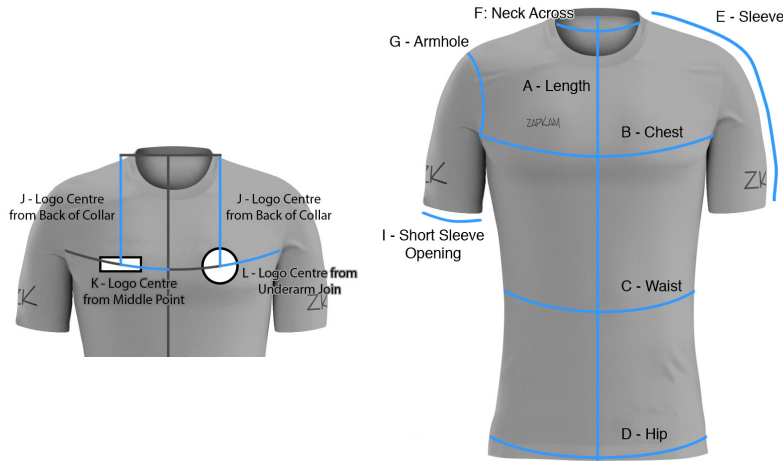

# SHORT SLEEVED SHIRT SIZE GUIDE

S.19.002.V3 - Created 16th April 2019

**Warning: The measurements shown refer to a garment not to a person**

## Short Sleeved Shirt

### ^Logo Centre from Back of Collar:

The logo positioning should be measured from the back centre of the shirt to the centre of the logo.

Some designs require the logo positioning to be adjusted to fit within the design, e.g. for hooped shirt (Style 7) the logo must sit in the middle of the hoop.