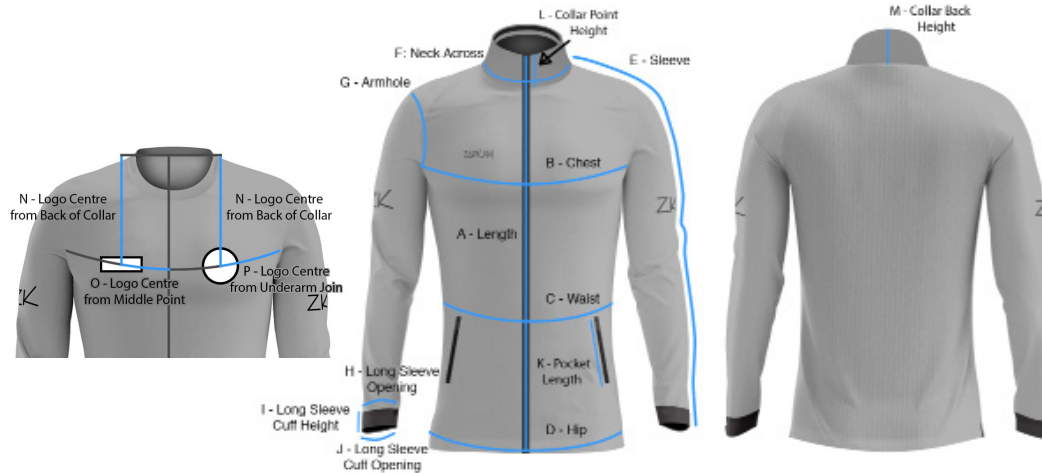

MANAGER JACKET (STANDARD LENGTH) SIZE GUIDE

S.19.011.V3 - Created 16th April 2019

Warning: The measurements shown refer to a garment not to a person

^Logo Centre from Back of Collar:

The logo positioning should be measured from the back centre of the jacket (not including the collar) to the centre of the logo.