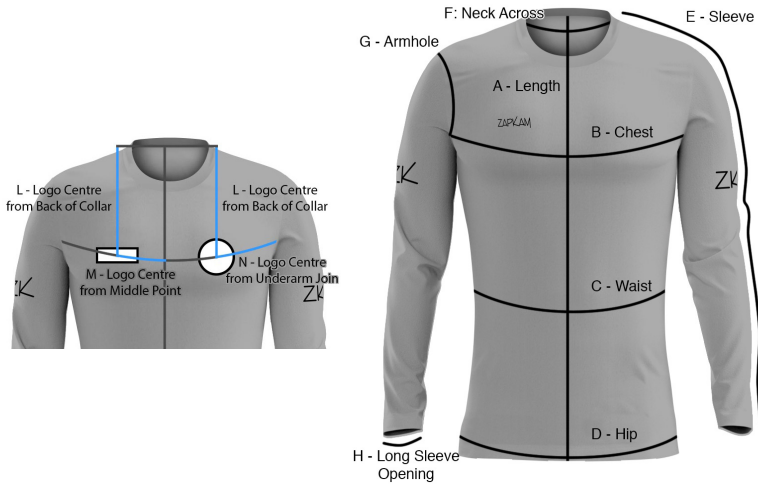

LONG SLEEVED SHIRT SIZE GUIDE

S.19.001.V3 - Created 16th April 2019

Warning: The measurements shown refer to a garment not to a person

Long Sleeved Shirt

Long Sleeved Shirt with Sleeve Cuffs

^Logo Centre from Back of Collar:

The logo positioning should be measured from the back centre of the shirt to the centre of the logo.

Some designs require the logo positioning to be adjusted to fit within the design, e.g. for hooped shirt (Style 7) the logo must sit in the middle of the hoop.