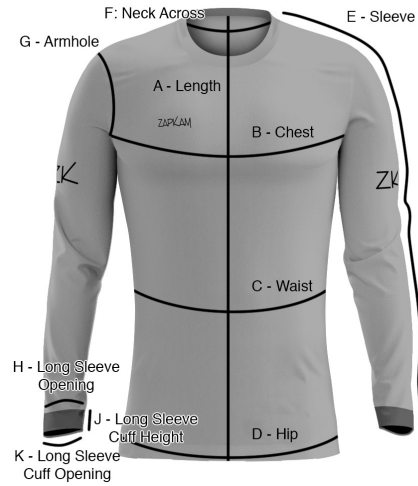

LONG SLEEVED SHIRT SIZE GUIDE

S.19.001.V3 - Created 16th April 2019

Warning: The measurements shown refer to a garment not to a person

Long Sleeved Shirt

Long Sleeved Shirt with Sleeve Cuffs

^Logo Centre from Back of Collar:

The logo positioning should be measured from the back centre of the shirt to the centre of the logo.

Some designs require the logo positioning to be adjusted to fit within the design, e.g. for hooped shirt (Style 7) the logo must sit in the middle of the hoop.