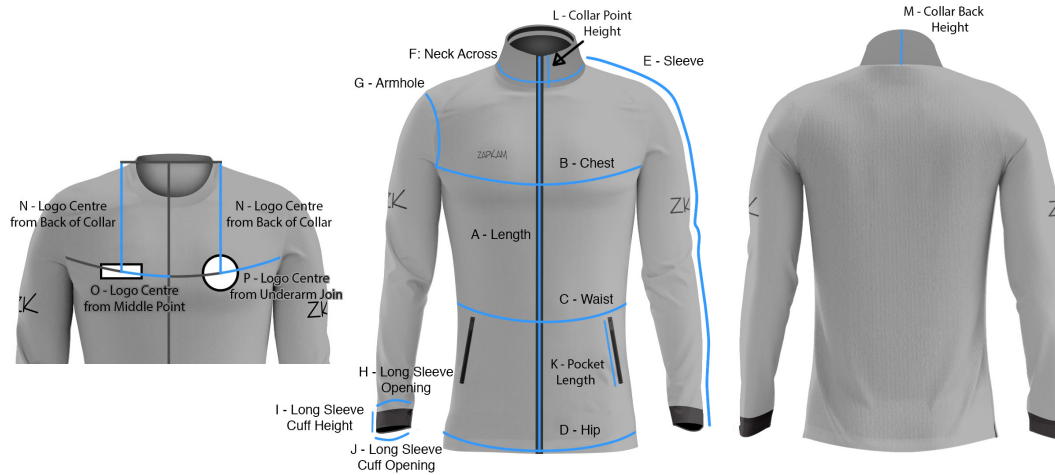

RAIN OR TRACKSUIT JACKET SIZE GUIDE

S.19.005.V4 - Created 14th June 2019

Warning: The measurements shown refer to a garment not to a person

^Logo Centre from Back of Collar:

The logo positioning should be measured from the back centre of the jacket (not including the collar) to the centre of the logo.