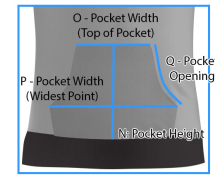

HOODIE & SWEATSHIRT SIZE GUIDE

S.19.007.V3 - Created 16th April 2019

Warning: The measurements shown refer to a garment not to a person

^Logo Centre from Back of Collar:

The logo positioning should be measured from the back centre of the shirt to the centre of the logo.

Some designs require the logo positioning to be adjusted to fit within the design, e.g. for hooped shirt (Style 7) the logo must sit in the middle of the hoop.

On all shirts with collars and plackets, the standard requirement is that the middle of the logo should be in line with the bottom of the placket.