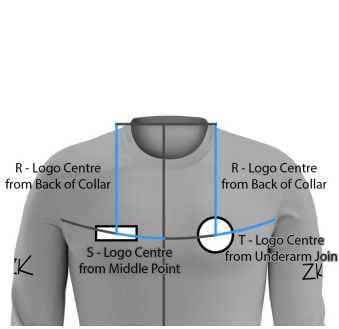

HOODIE & SWEATSHIRT SIZE GUIDE

S.19.007.V3 - Created 16th April 2019

Warning: The measurements shown refer to a garment not to a person

^Logo Centre from Back of Collar:

The logo positioning should be measured from the back centre of the shirt to the centre of the logo.

Some designs require the logo positioning to be adjusted to fit within the design, e.g. for hooped shirt (Style 7) the logo must sit in the middle of the hoop.

On all shirts with collars and plackets, the standard requirement is that the middle of the logo should be in line with the bottom of the placket.