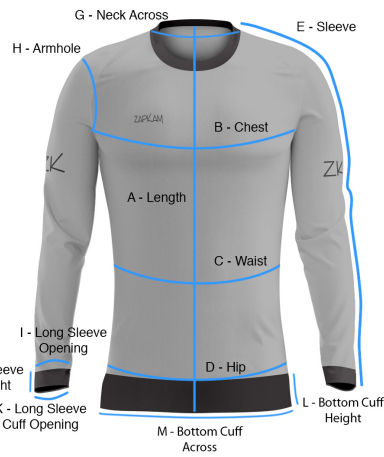

HOODIE & SWEATSHIRT SIZE GUIDE

S.19.007.V3 - Created 16th April 2019

Warning: The measurements shown refer to a garment not to a person

^Logo Centre from Back of Collar:

The logo positioning should be measured from the back centre of the shirt to the centre of the logo.

Some designs require the logo positioning to be adjusted to fit within the design, e.g. for hooped shirt (Style 7) the logo must sit in the middle of the hoop.

On all shirts with collars and plackets, the standard requirement is that the middle of the logo should be in line with the bottom of the placket.