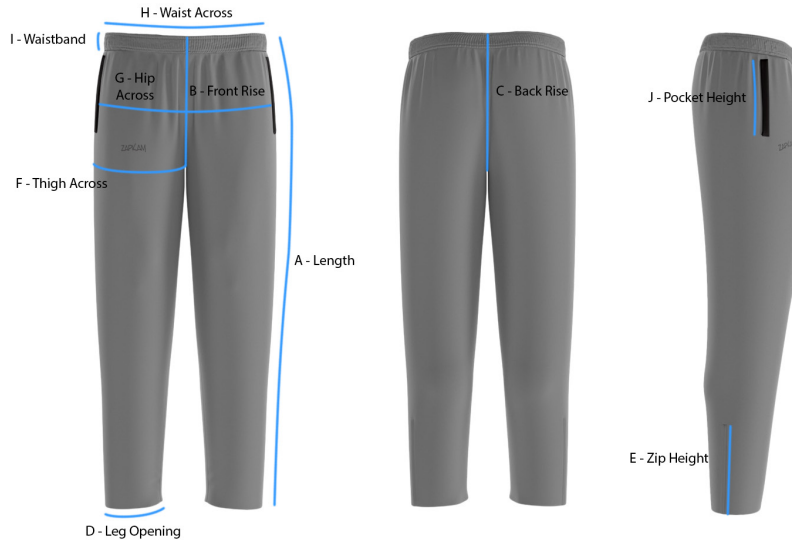

TRACKSUIT BOTTOMS SIZE GUIDE

S.19.006.V1 - Created 15th January 2019

Warning: The measurements shown refer to a garment not to a person

***G - Hip Across:**

Measure below the waistband

Slim-Fit 4X Small Youth >
Slim-Fit Extra Small Youth:
16cm