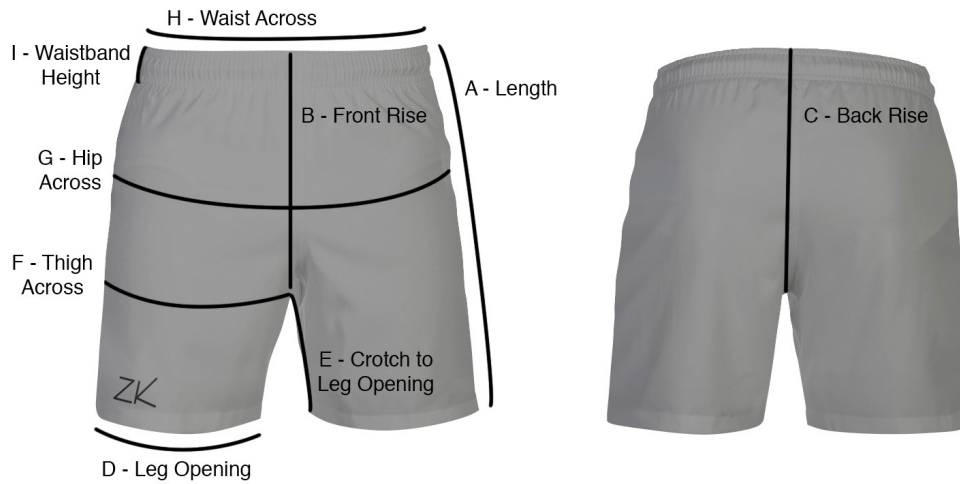

# SHORTS SIZE GUIDE

S.19.003.V1 - Created 9th January 2019

**Warning: The measurements shown refer to a garment not to a person**

**\*G - Hip Across:**  
**Measure below the waistband**  
 Slim-Fit 4X Small Youth >  
 Slim-Fit Extra Small Youth:  
**16cm**  
 Slim-Fit Small Youth >  
 Slim-Fit Extra Large Youth:  
**20cm**  
 Slim-Fit Small Adult >  
 Slim-Fit 2X Large Adult:  
**25cm**  
 Slim-Fit 3X Large Adult >  
 Slim-Fit 4X Large Adult:  
**27cm**