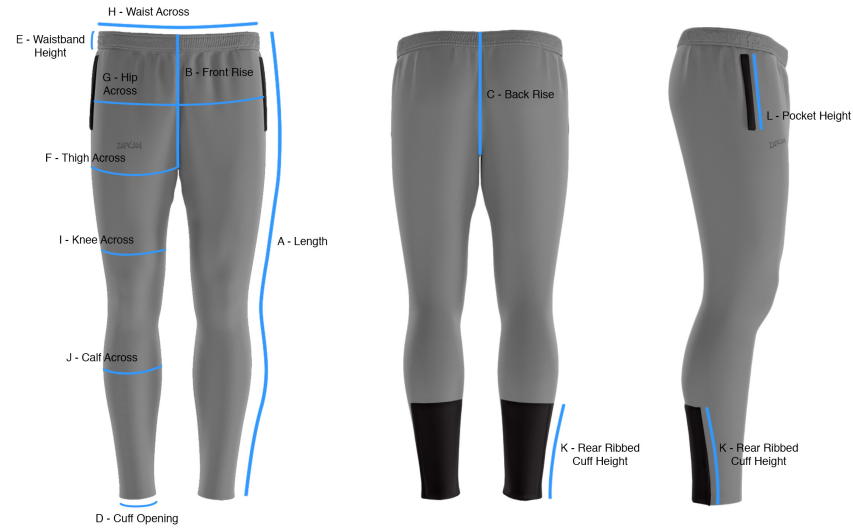

TIGHT FIT TRAINING BOTTOMS SIZE GUIDE

S.19.008.V2 - Updated 4th November 2021

Warning: The measurements shown refer to a garment not to a person

***G - Hip Across:**

Measure below the waistband

Slim-Fit 4X Small Youth >
Slim-Fit Extra Small Youth:
16cm