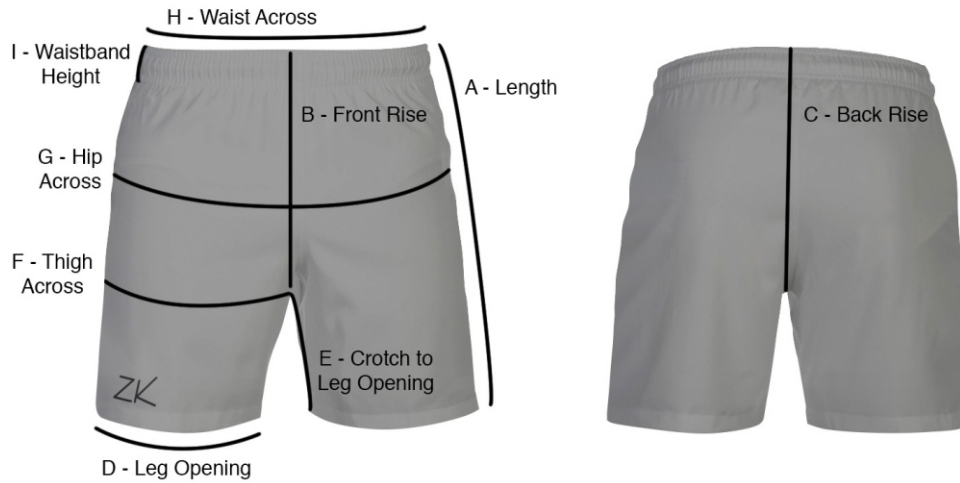

BOWLS SHORTS SIZE GUIDE

S.22.001.V1 - Created 25th April 2023

Warning: The measurements shown refer to a garment not to a person

***G - Hip Across:**
Measure below the waistband
 Slim-Fit 4X Small Youth >
 Slim-Fit Extra Small Youth:
16cm
 Slim-Fit Small Youth >
 Slim-Fit Extra Large Youth:
20cm
 Slim-Fit Small Adult >
 Slim-Fit 2X Large Adult:
25cm
 Slim-Fit 3X Large Adult >
 Slim-Fit 4X Large Adult:
27cm