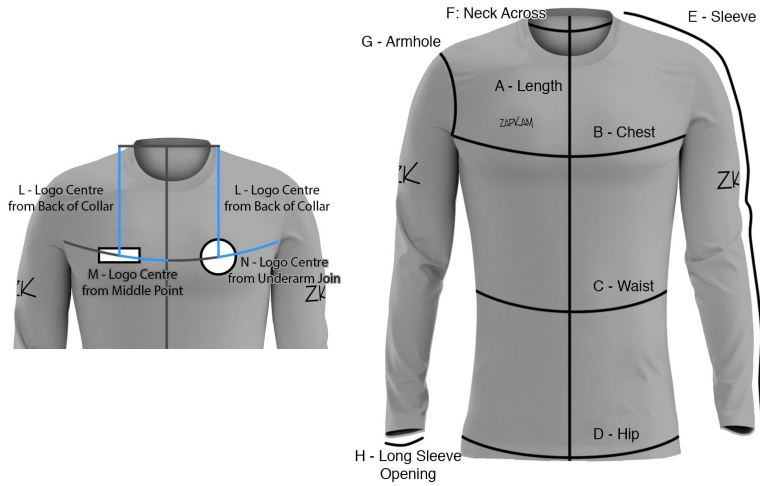

LONG SLEEVED SHIRT SIZE GUIDE

S.19.001.V3 - Created 16th April 2019

Warning: The measurements shown refer to a garment not to a person

Long Sleeved Shirt

Long Sleeved Shirt with Sleeve Cuffs

^Logo Centre from Back of Collar:

The logo positioning should be measured from the back centre of the shirt to the centre of the logo.

Some designs require the logo positioning to be adjusted to fit within the design, e.g. for hooped shirt (Style 7) the logo must sit in the middle of the hoop.