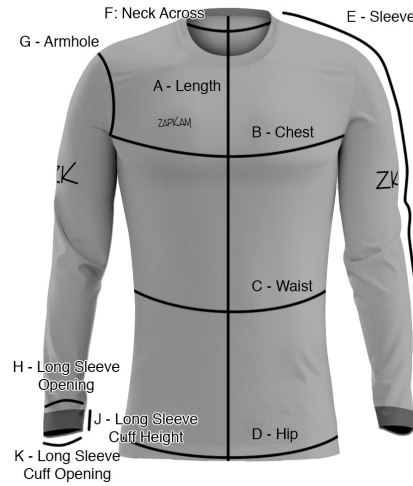

LONG SLEEVED SHIRT SIZE GUIDE

S.19.001.V3 - Created 16th April 2019

Warning: The measurements shown refer to a garment not to a person

Long Sleeved Shirt

Long Sleeved Shirt with Sleeve Cuffs

^Logo Centre from Back of Collar:

The logo positioning should be measured from the back centre of the shirt to the centre of the logo.

Some designs require the logo positioning to be adjusted to fit within the design, e.g. for hooped shirt (Style 7) the logo must sit in the middle of the hoop.